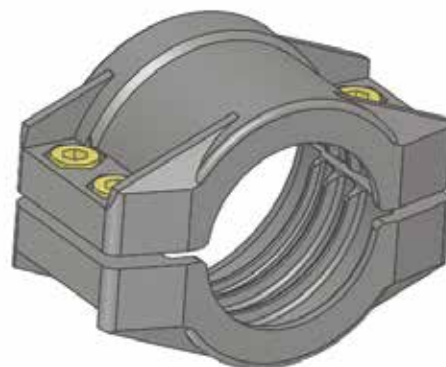

SAFETY CLAMP (Stainless steel 316)

V04/09/2016

TECHNICAL INFORMATION

- Material : stainless steel 316
- Included stainless steel bolt and nuts
- According to EN 1440-3

RELATED PRODUCTS

- All UTS couplings
- All couplings according to EN14420
- Autoblock nut 

www.trelleborg.com/fluidhandling

Contact: robin.lallemand@trelleborg.com

SS 316

DN Hose	Ref	Size	Material	Min. OD Hose (mm)	Max. OD Hose (mm)	According to EN 14420-3	Stock
13	0117567	13 x 5	SS 316	22	24	yes	✓
19	0117568	19 x 6	SS316	30	33	yes	✓
25	0117569	25 x 6	SS 316	36	39	yes	✓
32	0117570	32 x 6	SS 316	43	46	yes	✓
38	0117571	38 x 6,5	SS 316	50	53	yes	✓
50-51	5108976	50 x 6	SS 316	60	64	-	✓
50-51	0117572	50 x 8	SS 316	63	67	yes	✓
63-65	5108975	63 x 6	SS 316	73	77	-	✓
63-65	0117573	63 x 8 - 65 X 7	SS 316	78	82	yes	✓
75-76	5103181	75 x 6,5	SS 316	86	90	-	✓
75-76	0117574	75 x 8	SS 316	89	93	yes	✓
100-102	0117575	100 x 8	SS 316	114	119	yes	✓
150-152	5105349	150 x 10	SS 316	167	173	yes	✓

SAFETY CLAMP (Aluminium)

V04/09/2016

TECHNICAL INFORMATION

- Material : aluminium
- Included zinc plated bolt and nuts
- According to EN 1440-3

RELATED PRODUCTS

- All UTS couplings
- All couplings according to EN14420
- Autoblock nut 